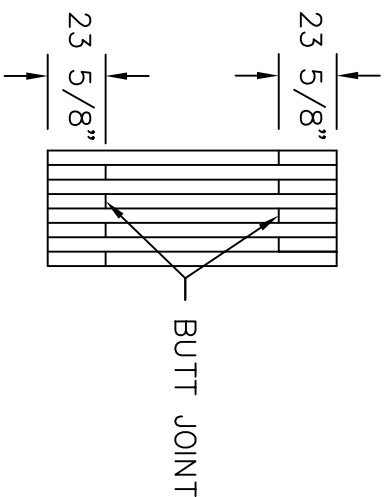

- UNI-CAST
- MULTI-CAST
- DURA-CAST
- ULTRA-CAST

ISOMETRIC VIEW

SCALE: NOT TO SCALE

ELEVATION VIEW

SCALE: NOT TO SCALE

SECTION VIEW

SCALE: 1-1/2" = 1'-0"

REV. MARK	REVISION	BY	CHK	APP	DATE	DESIGNED:	DATE:
						DRAWN:	
						CHECKED:	
						APPROVED:	
						MFG. REP.:	
						SHEET NUMBER:	
						PART NUMBER:	
						QUANTITY REQUIRED:	
						SCALE:	
						DWG. REF. NO.:	