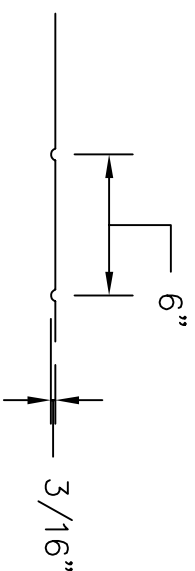

- UNI-CAST
- MULTI-CAST
- DURA-CAST
- ULTRA-CAST

ISOMETRIC VIEW

SCALE: NOT TO SCALE

ELEVATION VIEW

SCALE: NOT TO SCALE

SECTION VIEW

SCALE: 1-1/2" = 1'-0"

REV. MARK	REVISION	BY	CHK	APP	DATE	DESIGNED:	DATE:
						DRAWN:	
						CHECKED:	
						APPROVED:	
						MFG. REP.:	
						SHEET NUMBER:	
						PART NUMBER:	
						QUANTITY REQUIRED:	
						SCALE:	
						DWG. REF. NO.:	