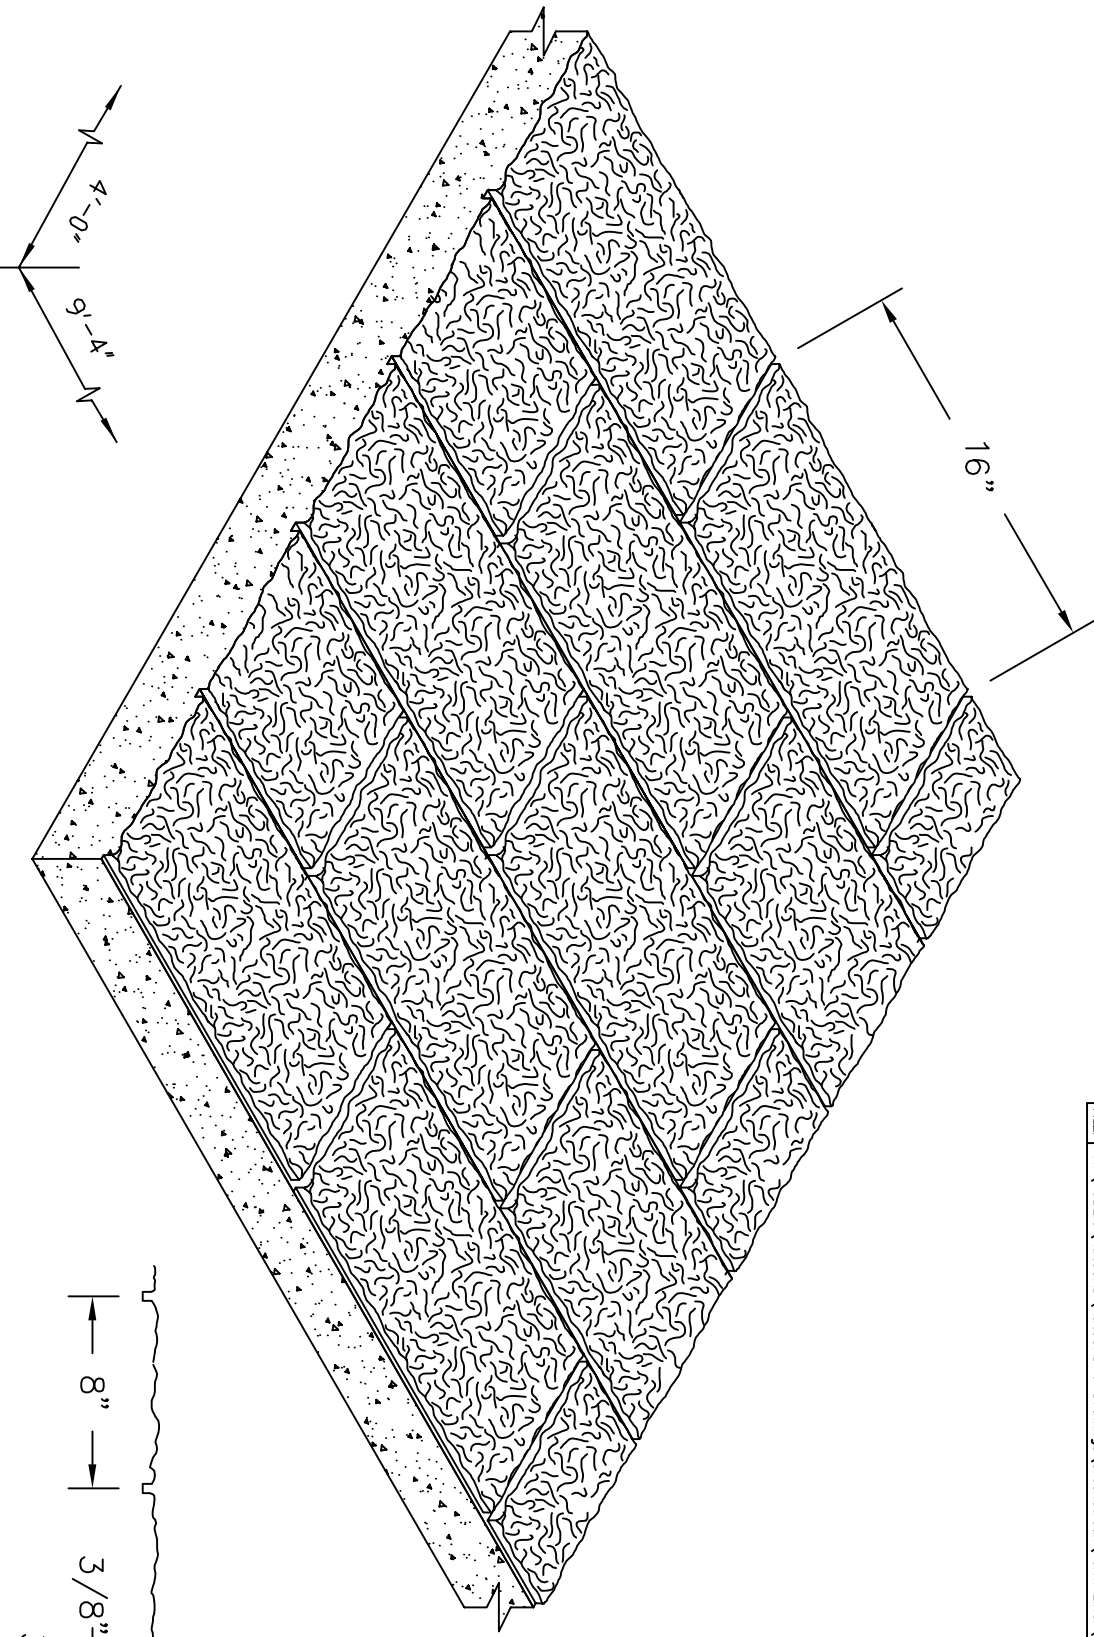

- UNI-CAST
- MULTI-CAST
- DURA-CAST
- ULTRA-CAST

ISOMETRIC VIEW

SCALE: NOT TO SCALE

SECTION VIEW

SCALE: 1-1/2" = 1'-0"

REV. MARK	REVISION	BY	CHK	APP	DATE	DESIGNED:	DATE:
						DRAWN:	PART NUMBER:
						CHECKED:	QUANTITY REQUIRED:
						APPROVED:	SCALE: AS SHOWN
						MFG. REF.:	DWG. REF. NO.:
						SHEET NUMBER:	GSK342

3400 TREE CRT. IND. BLVD.,		ST. LOUIS, MO	63122-6689
PH: 800-325-9504 (636-225-9400)		FX: 800-551-5145 (636-225-2049)	
WEBSITE: www.greenstreak.com		EMAIL: info@greenstreak.com	
TITLE: #342 8" X 16" SPLIT FACE BLOCK		REV	