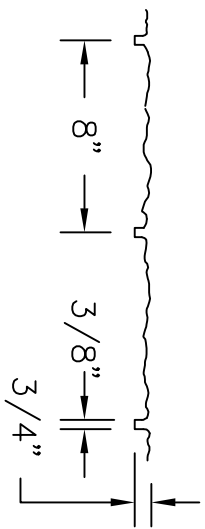

- UNI-CAST
- MULTI-CAST
- DURA-CAST
- ULTRA-CAST

ISOMETRIC VIEW

SCALE: NOT TO SCALE

SECTION VIEW

SCALE: 1-1/2" = 1'-0"

REV. MARK	REVISION	BY	CHK	APP	DATE	DESIGNED:	DATE:
						DRAWN:	PART NUMBER:
						CHECKED:	QUANTITY REQUIRED:
						APPROVED:	SCALE: AS SHOWN
						MFG. REF.:	DWG. REF. NO.:
						SHEET NUMBER:	GSK342

3400 TREE CRT. IND. BLVD.,		ST. LOUIS, MO	63122-6689
PH: 800-325-9504 (636-225-9400)		FX: 800-551-5145 (636-225-2049)	
WEBSITE: www.greenstreak.com		EMAIL: info@greenstreak.com	
TITLE: #342 8" X 16" SPLIT FACE BLOCK		REV	