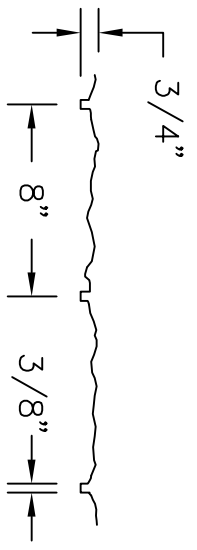

- UNI-CAST
- MULTI-CAST
- DURA-CAST
- ULTRA-CAST

ISOMETRIC VIEW

SCALE: NOT TO SCALE

SECTION VIEW

SCALE: 1-1/2" = 1'-0"

REV. MARK	REVISION	BY	CHK	APP	DATE	DESIGNED:	DATE:
						DRAWN:	PART NUMBER:
						CHECKED:	QUANTITY REQUIRED:
						APPROVED:	SCALE:
						MFG. REP.:	DWG. REF. NO.:
						SHEET NUMBER:	

3400 TREE CRT. IND. BLVD.,		ST. LOUIS, MO	63122-6689
PH: 800-325-9504 (636-225-9400)		FX: 800-551-5145 (636-225-2049)	
WEBSITE: www.greenstreak.com		EMAIL: info@greenstreak.com	
TITLE: #341 8" SQUARE SPLIT FACE BLOCK			
			REV