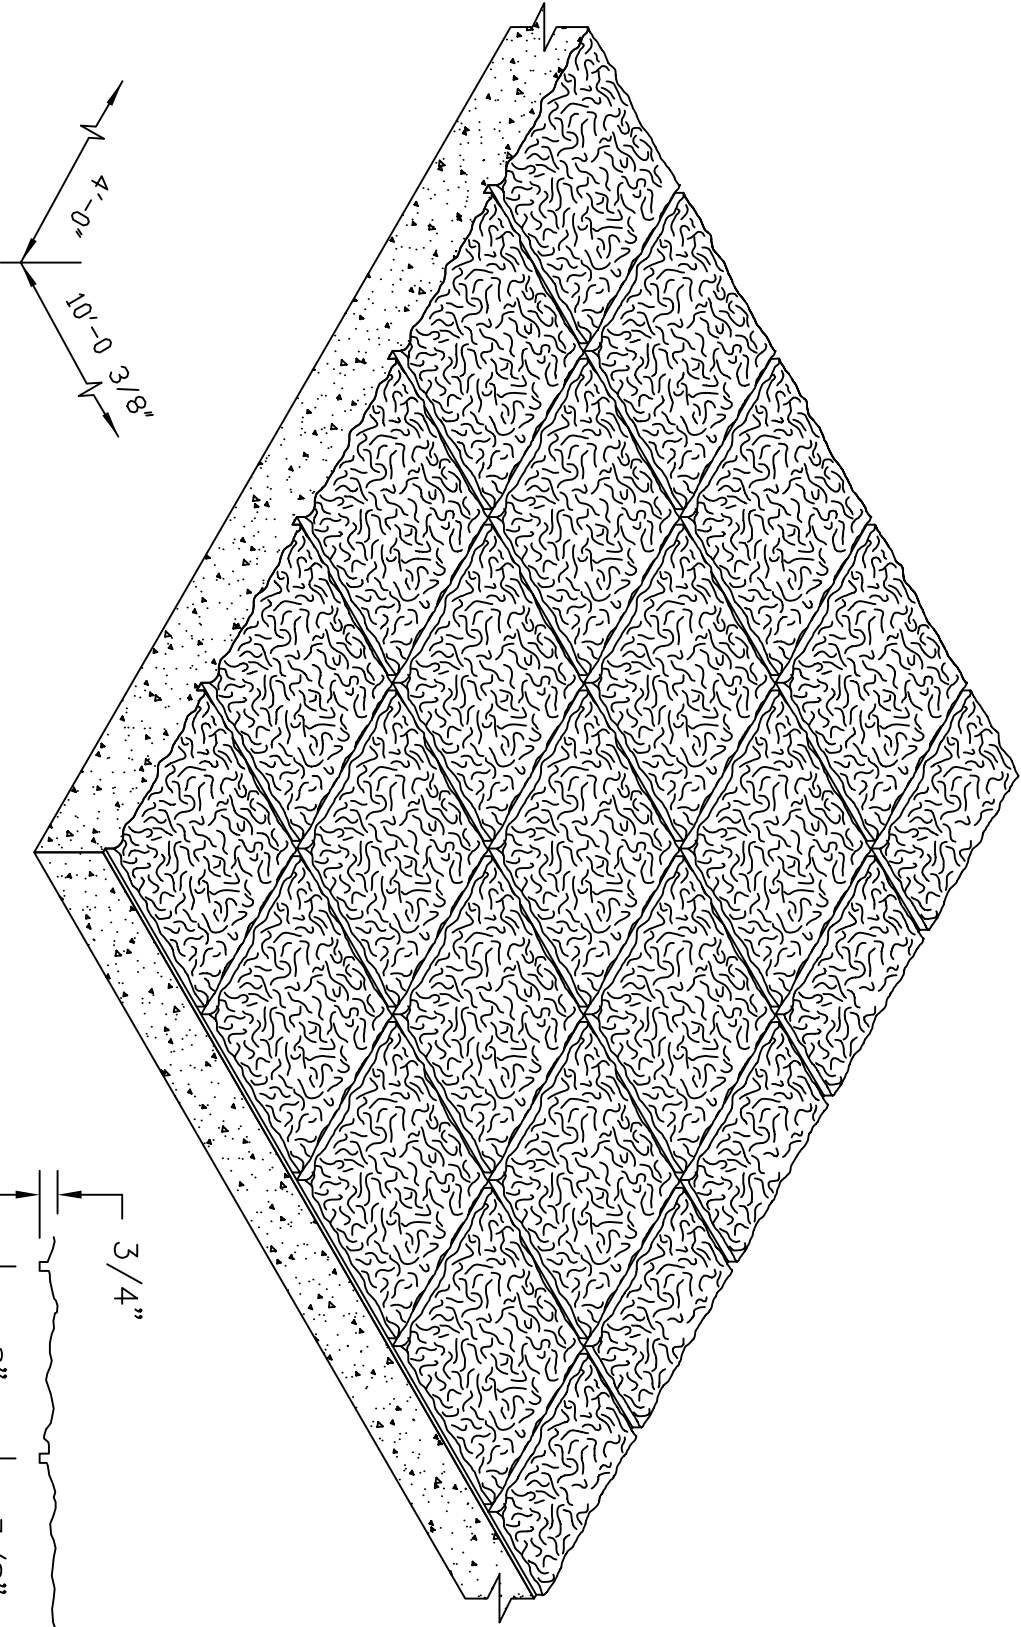

- UNI-CAST
- MULTI-CAST
- DURA-CAST
- ULTRA-CAST

ISOMETRIC VIEW

SCALE: NOT TO SCALE

SECTION VIEW

SCALE: 1-1/2" = 1'-0"

REV. MARK	REVISION	BY	CHK	APP	DATE	DESIGNED:	DATE:
						DRAWN:	PART NUMBER:
						CHECKED:	QUANTITY REQUIRED:
						APPROVED:	SCALE:
						MFG. REP.:	DWG. REF. NO.:
						SHEET NUMBER:	

3400 TREE CRT. IND. BLVD.,		ST. LOUIS, MO	63122-6689
PH: 800-325-9504 (636-225-9400)		FX: 800-551-5145 (636-225-2049)	
WEBSITE: www.greenstreak.com		EMAIL: info@greenstreak.com	
TITLE: #341 8" SQUARE SPLIT FACE BLOCK			
			REV