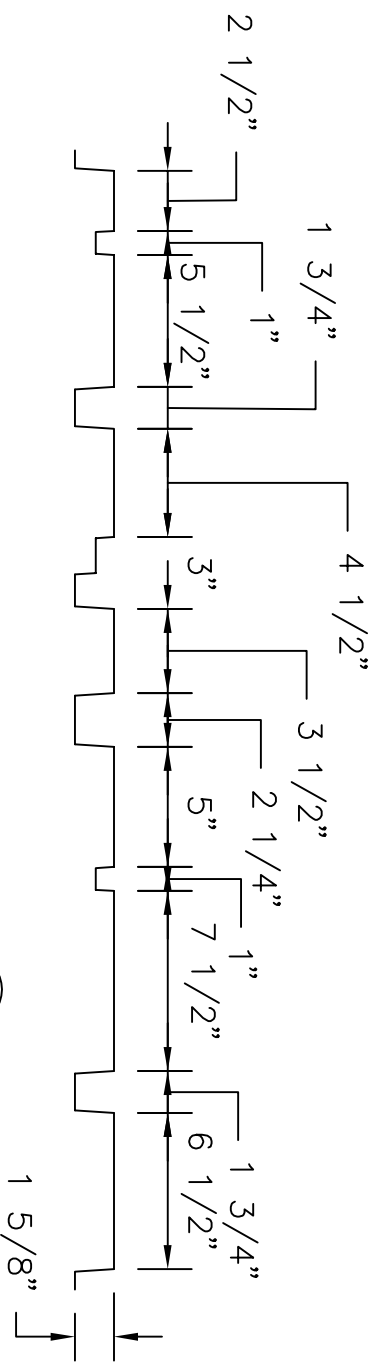

- UNI-CAST
- MULTI-CAST
- DURA-CAST
- ULTRA-CAST

ISOMETRIC VIEW

SCALE: NOT TO SCALE

SECTION VIEW

SCALE: 1-1/2" = 1'-0"

REV. MARK	REVISION	BY	CHK	APP	DATE	DESIGNED:	DATE:	
						DRAWN:		
						CHECKED:		
						APPROVED:		
						MFG. REP.:		
						SHEET NUMBER:		
							PART NUMBER:	
							QUANTITY REQUIRED:	
							SCALE:	AS SHOWN
							DWG. REF. NO.:	GSK309
GREENSTREAK								
				3400 TREE CRT. IND. BLVD.,		ST. LOUIS, MO 63122-6689		
				PH: 800-325-9504 (636-225-9400)		FX: 800-551-5145 (636-225-2049)		
				WEBSITE: www.greenstreak.com		EMAIL: info@greenstreak.com		
TITLE: #309 RANDOM REVEAL								
							REV	