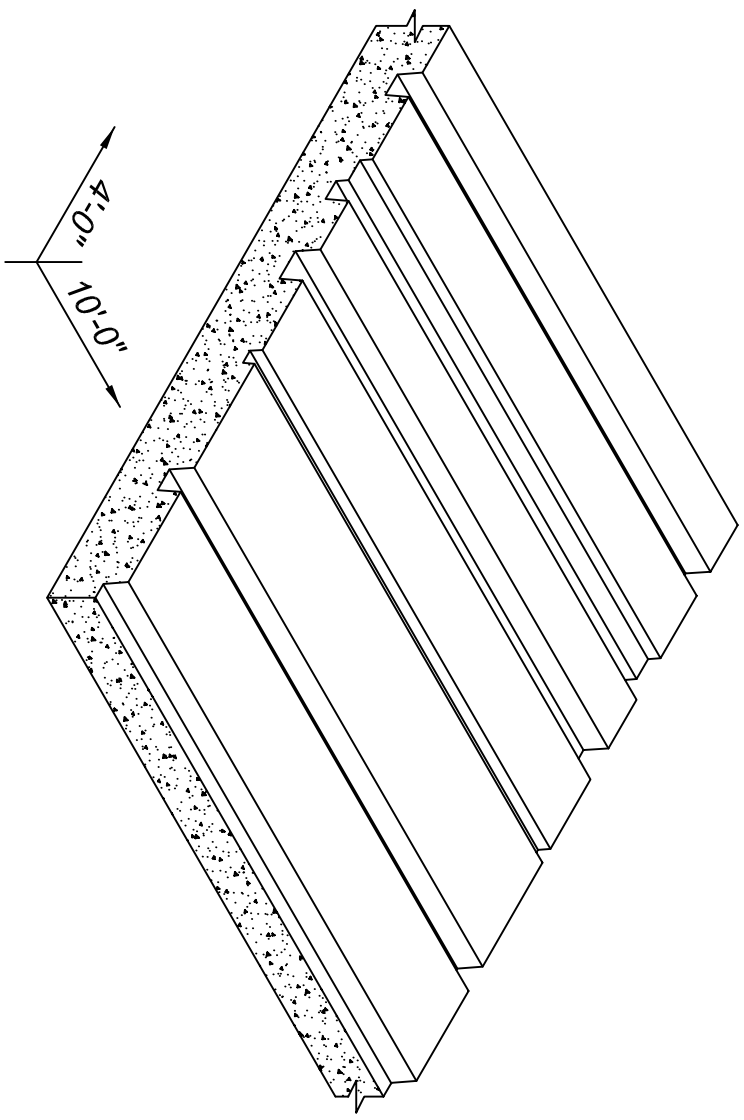

- UNI-CAST
- MULTI-CAST
- DURA-CAST
- ULTRA-CAST

ISOMETRIC VIEW

SCALE: NOT TO SCALE

SECTION VIEW

SCALE: 1-1/2" = 1'-0"

REV. MARK	REVISION	BY	CHK	APP	DATE	DESIGNED:	DATE:	
						DRAWN:		
						CHECKED:		
						APPROVED:		
						MFG. REP.:		
						SHEET NUMBER:		
							PART NUMBER:	
							QUANTITY REQUIRED:	
							SCALE:	AS SHOWN
							DWG. REF. NO.:	GSK309
GREENSTREAK								
				3400 TREE CRT. IND. BLVD.,		ST. LOUIS, MO 63122-6689		
				PH: 800-325-9504 (636-225-9400)		FX: 800-551-5145 (636-225-2049)		
				WEBSITE: www.greenstreak.com		EMAIL: info@greenstreak.com		
TITLE: #309 RANDOM REVEAL								
							REV	