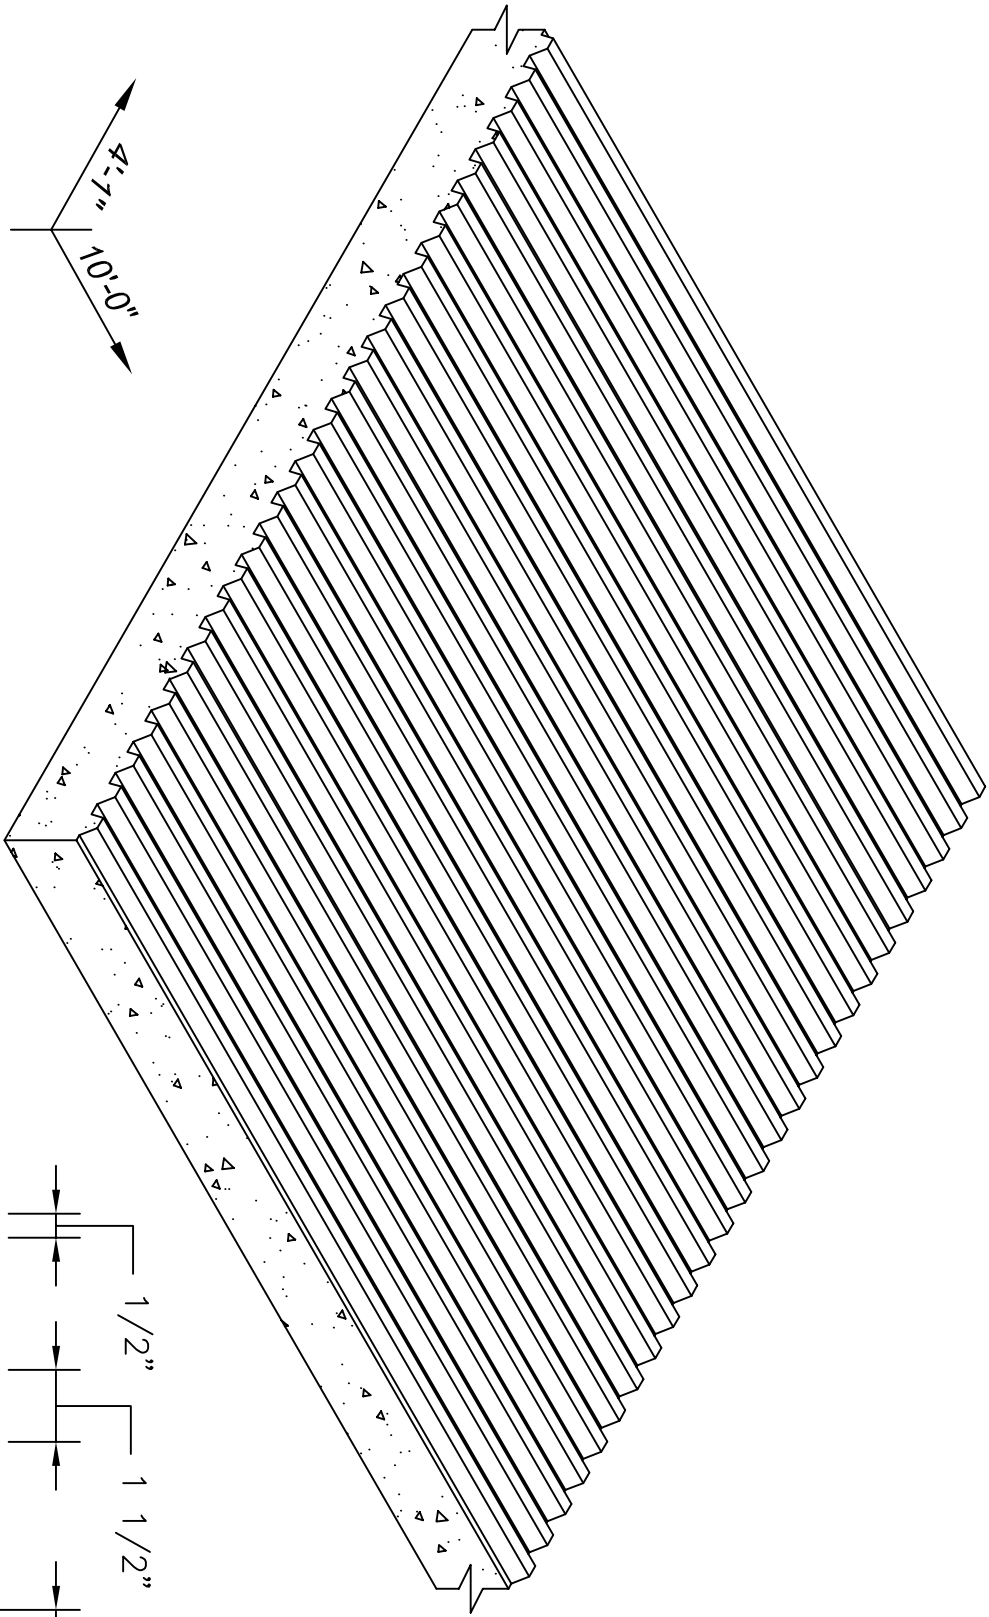

- UNI-CAST
- MULTI-CAST
- DURA-CAST
- ULTRA-CAST

ISOMETRIC VIEW

SCALE: NOT TO SCALE

SECTION VIEW

SCALE: 3" = 1'-0"

REV. MARK	REVISION	BY	CHK	APP	DATE	DESIGNED:	DATE:
						DRAWN:	PART NUMBER:
						CHECKED:	QUANTITY REQUIRED:
						APPROVED:	SCALE:
						MFG. REF.:	DWG. REF. NO.:
						SHEET NUMBER:	

3400 TREE CRT. IND. BLVD.,		ST. LOUIS, MO		63122-6689	
PH: 800-325-9504 (636-225-9400)		FX: 800-551-5145 (636-225-2049)			
WEBSITE: www.greenstreak.com		EMAIL: info@greenstreak.com			
TITLE:		#305 TRAPEZOIDAL RIB		REV	