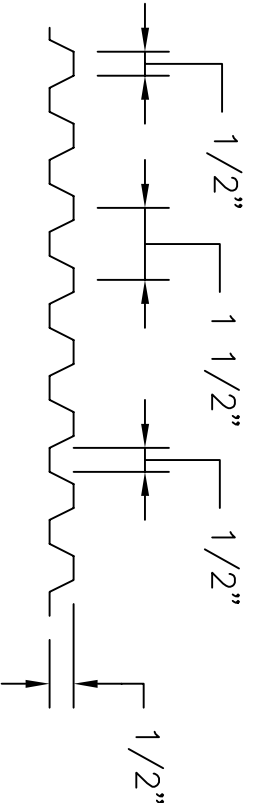

- UNI-CAST
- MULTI-CAST
- DURA-CAST
- ULTRA-CAST

ISOMETRIC VIEW

SCALE: NOT TO SCALE

SECTION VIEW

SCALE: 3" = 1'-0"

REV. MARK	REVISION	BY	CHK	APP	DATE	DESIGNED:	DATE:
						DRAWN:	PART NUMBER:
						CHECKED:	QUANTITY REQUIRED:
						APPROVED:	SCALE:
						MFG. REF.:	DWG. REF. NO.:
						SHEET NUMBER:	

3400 TREE CRT. IND. BLVD.,		ST. LOUIS, MO		63122-6689	
PH: 800-325-9504 (636-225-9400)		FX: 800-551-5145 (636-225-2049)			
WEBSITE: www.greenstreak.com		EMAIL: info@greenstreak.com			
TITLE:		#305 TRAPEZOIDAL RIB		REV	